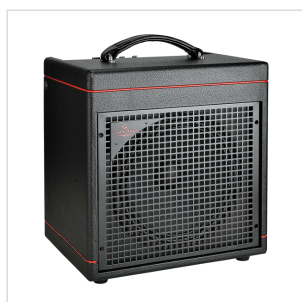

## RED SPARK-30 ELECTRIC BASS COMBO 30W

Red Spark 30 is 30w bass combo, compact yet powerful, a great choice for practicing and performing intimate gigs. Featuring easy but effective controls to shape your tone, FX loop to connect your outboard, Aux In for playing along with your favourite songs, a Limiter and Phone Out for your silent practice sessions.

### KEY FEATURES

Power: 30W

Controls: High/Low input, Bass, Middle, Treble, Master

FX Loop

3.5" Aux In for playing on your favourite backing tracks

Limiter w/led indicator

Phone out 3.5"

Speaker: Premium Custom 10"

### SPECIFICATIONS

<b>Dimensions</b>	35x26x38.5cm (LxWxH)
-------------------	----------------------

<b>Weight</b>	11kg
---------------	------