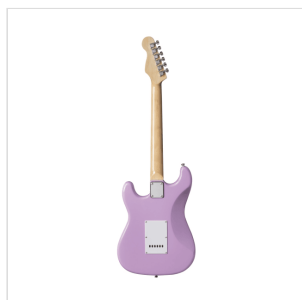

RIDER-STD-S PK DOUBLE CUTAWAY ELECTRIC GUITAR WITH 3 SINGLE COILS

RIDER series is a super classic revisited: double cutaway electric guitar featuring basswood body for rich tone and reliability, 3 single coils for clear and brilliant tone. 22 frets Eco-Rosewood fretboard fully complies CITES regulation preserving the feeling and the look of rosewood. The 5-way switch and volume/tone pots offer great sound flexibility for blues, rock, funky tones. A perfect choice for beginners demanding quality and playability.

PRODUCT DETAILS

KEY FEATURES

Body: basswood

Neck: maple

Fretboard: Eco-Rosewood (CITES compliant)

Frets: 22

Machine heads: chrome

Bridge: vintage tremolo

Pick ups: 3 single coils

Switch: 5 way

Pots: volume/tone/tone

Colour: Pink

SPECIFICATIONS

Nut	43 mm
------------	-------

Radius	14"
---------------	-----