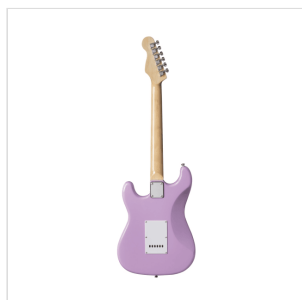

## RIDER-STD-S PK DOUBLE CUTAWAY ELECTRIC GUITAR WITH 3 SINGLE COILS

RIDER series is a super classic revisited: double cutaway electric guitar featuring basswood body for rich tone and reliability, 3 single coils for clear and brilliant tone. 22 frets Eco-Rosewood fretboard fully complies CITES regulation preserving the feeling and the look of rosewood. The 5-way switch and volume/tone pots offer great sound flexibility for blues, rock, funky tones. A perfect choice for beginners demanding quality and playability.

### KEY FEATURES

Body: basswood

Neck: maple

Fretboard: Eco-Rosewood (CITES compliant)

Frets: 22

Machine heads: chrome

Bridge: vintage tremolo

Pick ups: 3 single coils

Switch: 5 way

Pots: volume/tone/tone

Colour: Pink