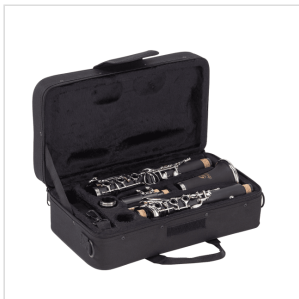

## SCL-20 BB GERMAN SYSTEM

First steps are the most important when learning to play an instrument. SCL-20 Bb Clarinet was conceived for students, offering an easy playing instrument at an affordable price. The ABS body offers a great tone and nice visual effect. Coming with full set of accessories. Ergonomic, lightweight design, easy playing and perfect pitch: SCL-20 is a great choice for students.

### KEY FEATURES

German System

ABS body

21 Keys

6 rings

Cupronickel keys

Adjustable thumb rest

Leather pads

Including mouthpiece with ligature and cap

Coming in lightweight and resistant softcase with strap and external pocket