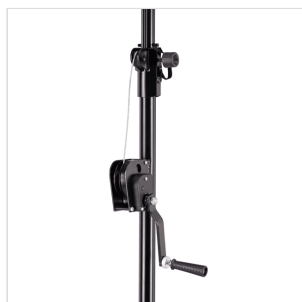

# SET OF TWO WINDUP LIGHTING STAND AND 3M TRUSS

The perfect kit for live music, piano bar and DJ sets. It can fit up to 10 pars or effects to a max height of 3,30 meters. Equipped with wind-up mechanism and marked height mark, allow a quick and easy setup. Easy to carry, includes mounting accessories.

### KEY FEATURES

Complete set for live music, piano bar and DJ sets

3 meters truss to hold up to 10 par or effects

Pair of stands with windup mechanism up to 3,30 mt height

Height mark on stands

Easy to carry and setup

Sturdy steel construction with maximum load capacity of 100 Kg

Matching hooks: Soundsation SLH001,SLH002,SLH006,SLH009

### SPECIFICATIONS

<b>Total truss lenght</b>	3 meters
<b>Truss triangular section dimensions</b>	251x251x251 mm
<b>Truss Main tubes diameter</b>	38 mm
<b>Stand maximum height</b>	3,3 mt
<b>Material</b>	black painted steel
<b>Total weight</b>	38 Kg