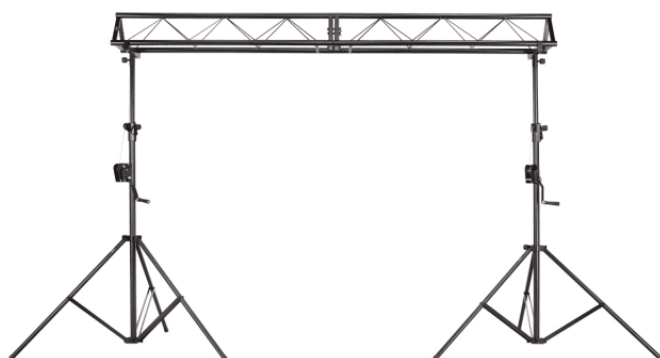

# SET OF TWO WINDUP LIGHTING STAND AND 3M TRUSS

The perfect kit for live music, piano bar and DJ sets. It can fit up to 10 pars or effects to a max height of 3,30 meters. Equipped with wind-up mechanism and marked height mark, allow a quick and easy setup. Easy to carry, includes mounting accessories.

### KEY FEATURES

Complete set for live music, piano bar and DJ sets

3 meters truss to hold up to 10 par or effects

Pair of stands with windup mechanism up to 3,30 mt height

Height mark on stands

Easy to carry and setup

Sturdy steel construction with maximum load capacity of 100 Kg

Matching hooks: Soundsation SLH001,SLH002,SLH006,SLH009

### SPECIFICATIONS

<b>Total truss lenght</b>	3 meters
<b>Truss triangular section dimensions</b>	251x251x251 mm
<b>Truss Main tubes diameter</b>	38 mm
<b>Stand maximum height</b>	3,3 mt
<b>Material</b>	black painted steel
<b>Total weight</b>	38 Kg