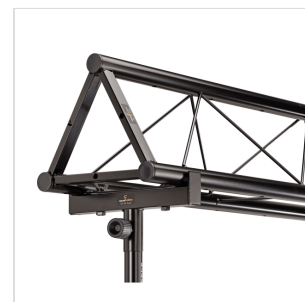

LSBUNDLE-HAT

SET OF TWO WINDUP LIGHTING STAND AND 3M TRUSS

The perfect kit for live music, piano bar and DJ sets. It can fit up to 10 pars or effects to a max height of 3,30 meters. Equipped with wind-up mechanism and marked height mark, allow a quick and easy setup. Easy to carry, includes mounting accessories.

PRODUCT DETAILS

KEY FEATURES

Complete set for live music, piano bar and DJ sets

3 meters truss to hold up to 10 par or effects

Pair of stands with windup mechanism up to 3,30 mt height

Height mark on stands

Easy to carry and setup

Sturdy steel construction with maximum load capacity of 100 Kg

Matching hooks: Soundsation SLH001,SLH002,SLH006,SLH009

SPECIFICATIONS

Total truss lenght	3 meters
Truss triangular section dimensions	251x251x251 mm
Truss Main tubes diameter	38 mm
Stand maximum height	3,3 mt
Material	black painted steel
Total weight	38 Kg