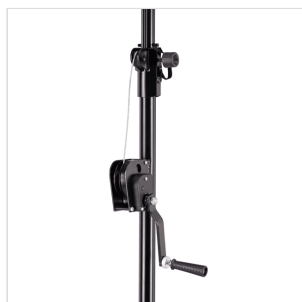

LSBUNDLE-HAT

SET OF TWO WINDUP LIGHTING STAND AND 3M TRUSS

The perfect kit for live music, piano bar and DJ sets. It can fit up to 10 pars or effects to a max height of 3,30 meters. Equipped with wind-up mechanism and marked height mark, allow a quick and easy setup. Easy to carry, includes mounting accessories.

PRODUCT DETAILS

KEY FEATURES

Complete set for live music, piano bar and DJ sets

3 meters truss to hold up to 10 par or effects

Pair of stands with windup mechanism up to 3,30 mt height

Height mark on stands

Easy to carry and setup

Sturdy steel construction with maximum load capacity of 100 Kg

Matching hooks: Soundsation SLH001,SLH002,SLH006,SLH009

SPECIFICATIONS

Total truss lenght	3 meters
Truss triangular section dimensions	251x251x251 mm
Truss Main tubes diameter	38 mm
Stand maximum height	3,3 mt
Material	black painted steel
Total weight	38 Kg