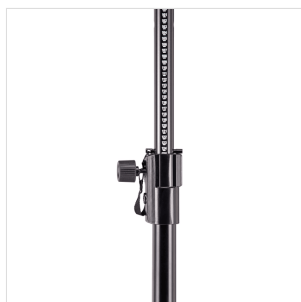

# SET OF TWO WINDUP LIGHTING STAND AND 3M TRUSS

The perfect kit for live music, piano bar and DJ sets. It can fit up to 10 pars or effects to a max height of 3,30 meters. Equipped with wind-up mechanism and marked height mark, allow a quick and easy setup. Easy to carry, includes mounting accessories.

### KEY FEATURES

Complete set for live music, piano bar and DJ sets

3 meters truss to hold up to 10 par or effects

Pair of stands with windup mechanism up to 3,30 mt height

Height mark on stands

Easy to carry and setup

Sturdy steel construction with maximum load capacity of 100 Kg

Matching hooks: Soundsation SLH001,SLH002,SLH006,SLH009

### SPECIFICATIONS

<b>Total truss lenght</b>	3 meters
<b>Truss triangular section dimensions</b>	251x251x251 mm
<b>Truss Main tubes diameter</b>	38 mm
<b>Stand maximum height</b>	3,3 mt
<b>Material</b>	black painted steel
<b>Total weight</b>	38 Kg