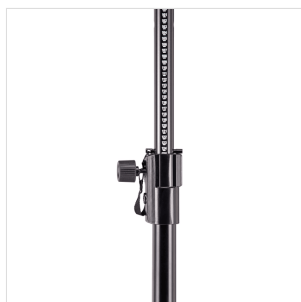

LSBUNDLE-HAT

SET OF TWO WINDUP LIGHTING STAND AND 3M TRUSS

The perfect kit for live music, piano bar and DJ sets. It can fit up to 10 pars or effects to a max height of 3,30 meters. Equipped with wind-up mechanism and marked height mark, allow a quick and easy setup. Easy to carry, includes mounting accessories.

PRODUCT DETAILS

KEY FEATURES

Complete set for live music, piano bar and DJ sets

3 meters truss to hold up to 10 par or effects

Pair of stands with windup mechanism up to 3,30 mt height

Height mark on stands

Easy to carry and setup

Sturdy steel construction with maximum load capacity of 100 Kg

Matching hooks: Soundsation SLH001,SLH002,SLH006,SLH009

SPECIFICATIONS

Total truss lenght	3 meters
Truss triangular section dimensions	251x251x251 mm
Truss Main tubes diameter	38 mm
Stand maximum height	3,3 mt
Material	black painted steel
Total weight	38 Kg