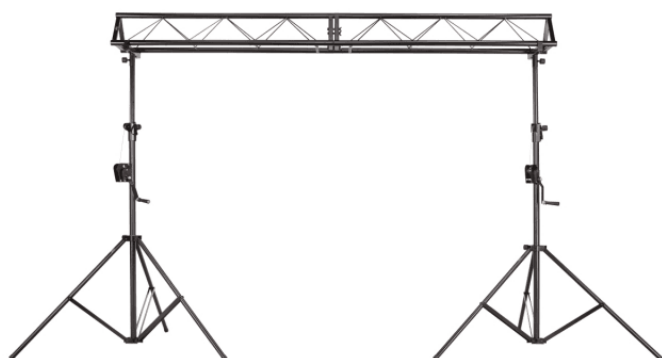

LSBUNDLE-HAT

SET OF TWO WINDUP LIGHTING STAND AND 3M TRUSS

The perfect kit for live music, piano bar and DJ sets. It can fit up to 10 pars or effects to a max height of 3,30 meters. Equipped with wind-up mechanism and marked height mark, allow a quick and easy setup. Easy to carry, includes mounting accessories.

PRODUCT DETAILS

KEY FEATURES

Complete set for live music, piano bar and DJ sets

3 meters truss to hold up to 10 par or effects

Pair of stands with windup mechanism up to 3,30 mt height

Height mark on stands

Easy to carry and setup

Sturdy steel construction with maximum load capacity of 100 Kg

Matching hooks: Soundsation SLH001,SLH002,SLH006,SLH009

SPECIFICATIONS

Total truss lenght	3 meters
Truss triangular section dimensions	251x251x251 mm
Truss Main tubes diameter	38 mm
Stand maximum height	3,3 mt
Material	black painted steel
Total weight	38 Kg