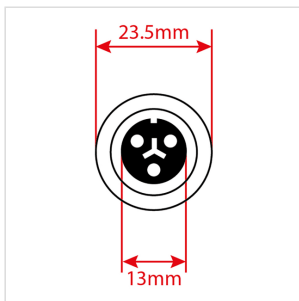

WADC-24DMX-015

1.5M WATERPROOF DMX CABLE

1.5m Waterproof DMX Cable with 3-Poles XLR Plug and
D23.5mm 3-Poles IP65 Female Connector

PRODUCT DETAILS

KEY FEATURES

Length: 1.5m