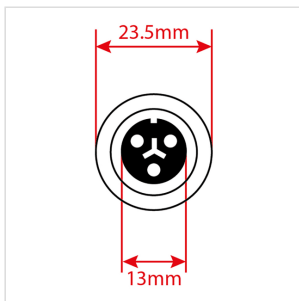

## 1.5M WATERPROOF DMX CABLE

1.5m Waterproof DMX Cable with 3-Poles XLR Plug and  
D23.5mm 3-Poles IP65 Female Connector

### KEY FEATURES

Length: 1.5m