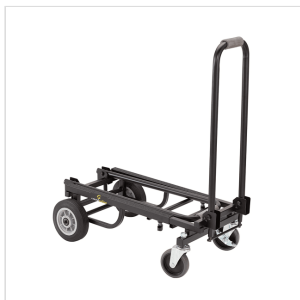

TR100

FOLDABLE EQUIPMENT CARRIAGE CART MEDIUM SIZE

Conceived for rental companies and musician on the road, Soundsation carriage carts bring a practical and efficient solution to carry your stage equipment. The foldable design allow the cart to be fitted in a small space. Available in different sizes to fit any needs.

PRODUCT DETAILS

KEY FEATURES

4 wheels equipment carriage cart medium size

Practical and efficient solution to carry your equipment

Foldable design allows to fit in small space

Two adjustable handles

Adjustable base length (from 580 to 850 mm)

Folded dimension (LxH): 700x235mm

Unfolded dimensions (LxWxA): 580-850x377x770 mm

Load capacity: 100 Kg

Weight: 8,3 Kg