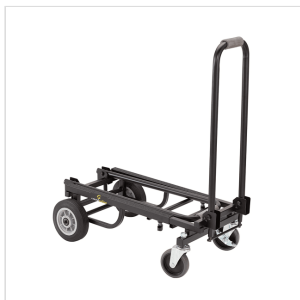

TR100

# FOLDABLE EQUIPMENT CARRIAGE CART MEDIUM SIZE

Conceived for rental companies and musician on the road, Soundsation carriage carts bring a practical and efficient solution to carry your stage equipment. The foldable design allow the cart to be fitted in a small space. Available in different sizes to fit any needs.

### KEY FEATURES

4 wheels equipment carriage cart medium size

Practical and efficient solution to carry your equipment

Foldable design allows to fit in small space

Two adjustable handles

Adjustable base length (from 580 to 850 mm)

Folded dimension (LxH): 700x235mm

Unfolded dimensions (LxWxA): 580-850x377x770 mm

Load capacity: 100 Kg

Weight: 8,3 Kg