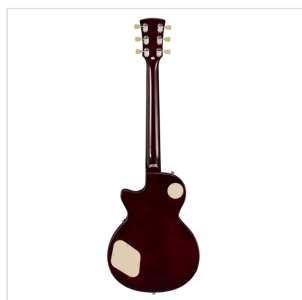

## MILESTONE-PRO VSB-FM ARCH TOP CUTAWAY ELECTRIC GUITAR WITH 2 HUMBUCKERS AND SET-IN NECK

Milestone-PRO means further steps along the road that made blues and rock true legend. Solid arch top body, together with powerful humbuckers provide the feeling and the tone everybody has learnt to love, while set-in mahogany neck adds infinite sustain to your chords and solos. The 3-way switch and 2 volume/2 tone independent pots offer great sound flexibility. A perfect choice for blues, rock and rawer music.

### KEY FEATURES

Body: solid basswood (arch top)

Neck: set-in mahogany

Tastiera: Eco-Rosewood (CITES compliant)

Frets: 22

Hardware: chromed

Machine heads: vintage style

Bridge: tune o matic

Pick ups: 2 humbuckers

Switch: 3 way

Pots: 2 volume/2 tone

Black pickguard

Colour: flamed vintage sunburst