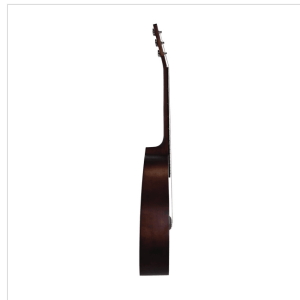

GRAND TETON-DNCE-NT DREADNOUGHT CUTAWAY ACOUSTIC GUITAR IN OPEN PORE SATIN FINISH W/PREAMP

Another acoustic guitars series dedicated to another true natural US jewel, Grand Teton is the choice hardly matchable in its market segment for performances, craftsmanship and details. Enriched by its open pore satin finish, Grand Teton series is available in dreadnought, dreadnought 3/4, dreadnought cutaway and OOO.

PRODUCT DETAILS

KEY FEATURES

Top: satin pruce

Back & sides: satin agathis

Neck: satin mahogany

Fretboard: blackwood with perloid dots

Capo & saddles: tusq

Headstock: mahogany with wood inlay

Blackwood bridge

Black pickguard

Diecast chromed machine heads

Shape: dreadnought cutaway

Finish: open pore satin

Preamp: Fishman SON-GT4

Equipped with d'Addario XP strings

SPECIFICATIONS

Scale	648 mm
Nut	43.2 mm