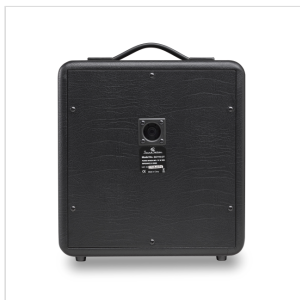

GC110-CT 1X10" GUITAR CABINET EQUIPPED WITH CELESTION TUBE

Guitar cabinet featuring 1x10" Celestion Tube woofer, ultra compact, light and portable.

The 10" Celestion Tube woofer provides refined crystal tone, perfect for Soundsation Quark 45 micro-head.

PRODUCT DETAILS

KEY FEATURES

Ultra compact and light guitar cabinet featuring 10" Celestion Tube woofer, a perfect match for Quark 45 micro head.

Power: 30 W

Impedence: 8 ohm

Rear handle

Built in MDF

SPECIFICATIONS

Power	30 W
Impedence	8 ohm
Weight	8 kg
Dimensions (W×H×D)	310 X 210 X 320
Woofers	1 x 10" Celestion Tube