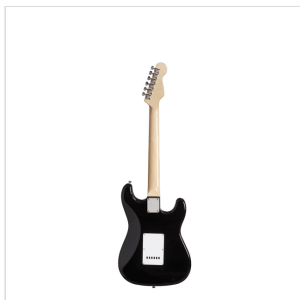

RIDER-STD-SLH BK

LEFT HANDED DOUBLE CUTAWAY ELECTRIC GUITAR WITH 3 SINGLE COILS

RIDER series is a super classic revisited: double cutaway electric guitar featuring basswood body for rich tone and reliability, 3 single coils for clear and brilliant tone. 22 frets Eco-Rosewood fretboard fully complies CITES regulation preserving the feeling and the look of rosewood. The 5-way switch and volume/tone pots offer great sound flexibility for blues, rock, funky tones. A perfect choice for beginners demanding quality and playability.

PRODUCT DETAILS

KEY FEATURES

Body: basswood

Neck: maple

Fretboard: Eco-Rosewood (CITES compliant)

Frets: 22

Machine heads: chrome

Bridge: vintage tremolo

Pick ups: 3 single coils

Switch: 5 way

Pots: volume/tone/tone

Colour: Black

Left handed version

SPECIFICATIONS

Nut	43 mm
------------	-------

Radius	14"
---------------	-----