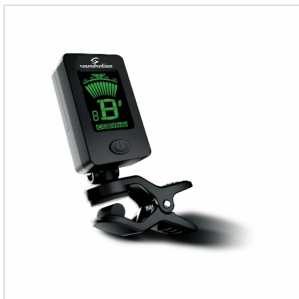

CCT-20 ROTATING CHROMATIC CLIP TUNER

A very smart tool: CCT-20 is a rotating chromatic tuner you can attach to your instrument's headstock via clip in an easy and quick way. It's back-lightened led screen allows perfect visibility on stage, and you can tune your instrument even if it is unplugged. 6 working modes: chromatic, guitar, bass, violin, ukelele C/D. Ultra compact, ultra reliable, visually captivating. Always in tune with CCT-20!

PRODUCT DETAILS

KEY FEATURES

Chromatic

Anti-scratch clip

Rotating

Back-lightened led screen

6 working modes: chromatic, guitar, bass, violin, ukelele C/D

Ultra compact and light

A4 Freq: 440Hz

Precision: +/- 1 cent

Tuning range: 0A-8C

Power supply: 1xCR2032

Weight: 19gr

SPECIFICATIONS

Weight

47g