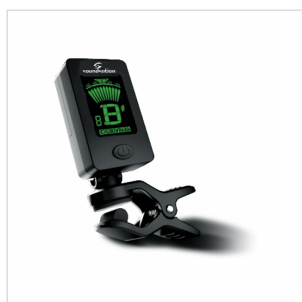

CCT-20 ROTATING CHROMATIC CLIP TUNER

A very smart tool: CCT-20 is a rotating chromatic tuner you can attach to your instrument's headstock via clip in an easy and quick way. It's back-lightened led screen allows perfect visibility on stage, and you can tune your instrument even if it is unplugged. 6 working modes: chromatic, guitar, bass, violin, ukelele C/D. Ultra compact, ultra reliable, visually captivating. Always in tune with CCT-20!

PRODUCT DETAILS

KEY FEATURES

Chromatic

Anti-scratch clip

Rotating

Back-lightened led screen

6 working modes: chromatic, guitar, bass, violin, ukelele C/D

Ultra compact and light

A4 Freq: 440Hz

Precision: +/- 1 cent

Tuning range: 0A-8C

Power supply: 1xCR2032

Weight: 19gr

SPECIFICATIONS

Weight

47g