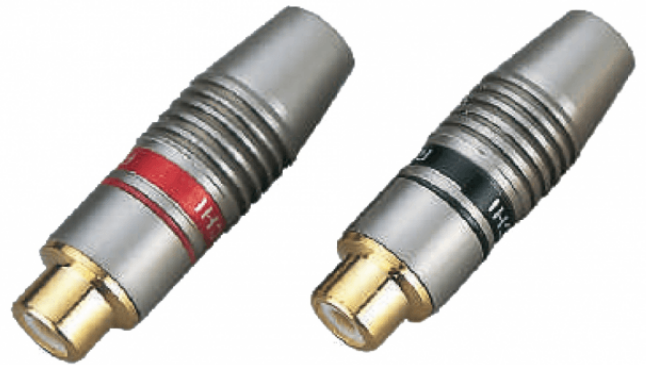

SRCA030F-B

METAL CONNECTOR RCA FEMALE (25 PCS BOX)

Soundsation GO-LINK series is a professional line of assembled cables, adapters and connectors born to provide full reliability for a wide range of applications. GO-LINK series means quality construction, effective shielding , preserved tone and rugged durability.

PRODUCT DETAILS

KEY FEATURES

RCA female (satin)

Grey nickel plated brass shell

Gold contact

Package: 25 pcs