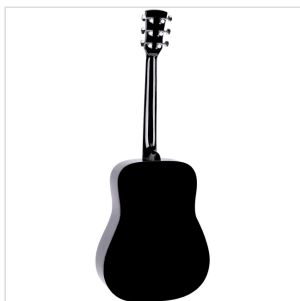

YOSEMITE-DN-BK DREADNOUGHT ACOUSTIC GUITAR

YOSEMITE is a great choice for beginners and students demanding tone and playability. Dreadnought shape is the all time favourite for deep tone and comfort. The classic design is enhanced by the black pickguard and soundhole decoration. Built with the same principles of higher priced models, it's a great choice for students or free time guitar alike.

PRODUCT DETAILS

KEY FEATURES

Top: linden

Back and sides: basswood

Fretboard: maple

Bridge: maple

Machine heads: chrome diecast

Pickguard: black

Colour: black