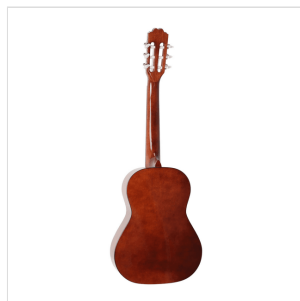

TC401

1/2 CLASSICAL GUITAR FEAVING SPRUCE TOP

An 1/2 guitar combining materials, tone and quality construction. Wherever you look at it, TC401 easily goes beyond an entry-level instrument with its spruce top, its binding and its sound hole decoration. A great value for the price.

PRODUCT DETAILS

KEY FEATURES

Top: spruce

Back and sides: bass wood

Fretboard: walnut

Machine heads: chromed

Size: 1/2

Finish: glossy natural

SPECIFICATIONS

Scale	561 mm
Nut	43.5 mm