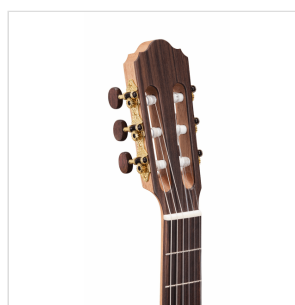

## BEATRIZ HTL COP ALL SOLID HYBRID CUTAWAY GUITAR WITH CEDAR TOP IN OPEN PORE SATIN FINISH W/PREAMP - THIN LINE VERSION (MADE IN EUROPE)

Toledo EUROPA is a new series of classical guitar entirely made in Europe. Beatriz HTL COP is an all solid hybrid cutaway thin line guitar featuring 48mm nut, radiused fretboard, cedar top, Indian rosewood back/sides and golden Van Gent tuners with rosewood button. Equipped with Fishman Pro Blend soundhole pick up, is the ideal choice for those who wants to add a classic touch on stage or in studio relying on the playability of a radiused fretboard with a reduced nut. The full resonance of its all solid woods, the hi-end craftsmanship and the meticulous set up provide a instrument with unmatched value both for advanced students and professionals.

### KEY FEATURES

Top: Solid Cedar

Back & Sides: solid Indian Rosewood

Thin line version

Neck: African Mahogany w/truss rod

Fretboard and bridge: Indian Rosewood

Engraved headstock: Indian Rosewood

Binding: Rosewood with Birch purfling

Van Gent gold-plated machine heads with Rosewood button

Nut width: 48 mm

Radiused fretboard

Scale: 650 mm

Nut/saddle: bone

Finish: open pore satin

Fishman Pro Blend soundhole preamp

Made in Europe