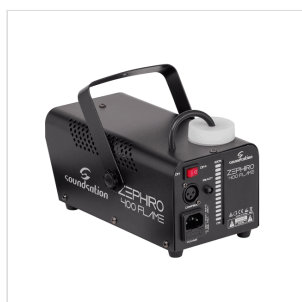

ZEPHIRO 400 FLAME

ZEPHIRO 400 FLAME - 400 WATT FOG MACHINE WITH 4 AMBER LEDS AND WIRELESS CONTROL

ZEPHIRO 400FLAME is a powerful 400 Watt mini smoke machine with amber LED light that creates an impressive and unique flame effect during smoke output. It can be operated by a supplied manual controller and there is also an external receiver bundled to operate the machine remotely, free from connection cables, via a small remote control. It can be placed on a shelf or on the floor and also on trusses through the supplied mounting bracket that allows it to be fixed. ZEPHIRO 400FLAME is able to generate a smoke volume of 30 m³ /min thanks to its 400 Watt heating system, pump and a tank (0,25L)

PRODUCT DETAILS

KEY FEATURES

30m³/Minute Fog output fills up a small sized room quickly.

Continuous fog output after a minimal warm-up time.

4 Amber LEDs light that creates an impressive and unique flame effect during smoke output.

Wired Controller to start and stop the fog emission.

Remote controller to start and stop the fog emission without connection cables.

SPECIFICATIONS

Heating element	400 Watt
LEDs	4 Amber x 1W
Output distance	1-2 meters
Warm-up time	Approximately 3 Minutes
Tank capacity	0,25 Liters
Fog output	30 m ³ per minute
Wireless remote controller included	Yes - 433,92 MHz (Max 10 Meters)
Wired remote controller included	Yes (START/STOP Switch)
Mounting bracket included	Yes
Power requirements	Power requirements 220V AC, 50Hz
Internal fuse	10A 250V fast blow 20mm glass
Dimensions(WxDxH)	240 x 159,5 x 120 mm
Weight	1.5 kg
Packing Size (LxPxA)	265 x 160 x 160 mm
Packing Weight	2 kg