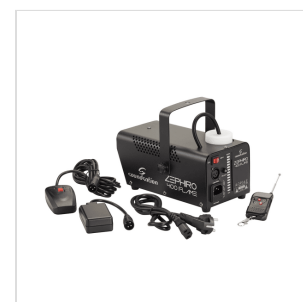

ZEPHIRO 400 FLAME

ZEPHIRO 400 FLAME - 400 WATT FOG MACHINE WITH 4 AMBER LEDS AND WIRELESS CONTROL

ZEPHIRO 400FLAME is a powerful 400 Watt mini smoke machine with amber LED light that creates an impressive and unique flame effect during smoke output. It can be operated by a supplied manual controller and there is also an external receiver bundled to operate the machine remotely, free from connection cables, via a small remote control. It can be placed on a shelf or on the floor and also on trusses through the supplied mounting bracket that allows it to be fixed. ZEPHIRO 400FLAME is able to generate a smoke volume of 30 m³ /min thanks to its 400 Watt heating system, pump and a tank (0,25L)

PRODUCT DETAILS

KEY FEATURES

30m³/Minute Fog output fills up a small sized room quickly.

Continuous fog output after a minimal warm-up time.

4 Amber LEDs light that creates an impressive and unique flame effect during smoke output.

Wired Controller to start and stop the fog emission.

Remote controller to start and stop the fog emission without connection cables.

SPECIFICATIONS

Heating element	400 Watt
LEDs	4 Amber x 1W
Output distance	1-2 meters
Warm-up time	Approximately 3 Minutes
Tank capacity	0,25 Liters
Fog output	30 m ³ per minute
Wireless remote controller included	Yes - 433,92 MHz (Max 10 Meters)
Wired remote controller included	Yes (START/STOP Switch)
Mounting bracket included	Yes
Power requirements	Power requirements 220V AC, 50Hz
Internal fuse	10A 250V fast blow 20mm glass
Dimensions(WxDxH)	240 x 159,5 x 120 mm
Weight	1.5 kg
Packing Size (LxPxA)	265 x 160 x 160 mm
Packing Weight	2 kg