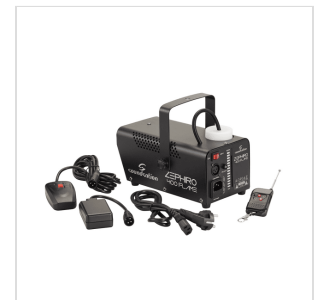

ZEPHIRO 400 FLAME

ZEPHIRO 400 FLAME - 400 WATT FOG MACHINE WITH 4 AMBER LEDS AND WIRELESS CONTROL

ZEPHIRO 400FLAME is a powerful 400 Watt mini smoke machine with amber LED light that creates an impressive and unique flame effect during smoke output. It can be operated by a supplied manual controller and there is also an external receiver bundled to operate the machine remotely, free from connection cables, via a small remote control. It can be placed on a shelf or on the floor and also on trusses through the supplied mounting bracket that allows it to be fixed. ZEPHIRO 400FLAME is able to generate a smoke volume of 30 m³ /min thanks to its 400 Watt heating system, pump and a tank (0,25L)

PRODUCT DETAILS

KEY FEATURES

30m³/Minute Fog output fills up a small sized room quickly.

Continuous fog output after a minimal warm-up time.

4 Amber LEDs light that creates an impressive and unique flame effect during smoke output.

Wired Controller to start and stop the fog emission.

Remote controller to start and stop the fog emission without connection cables.

SPECIFICATIONS

Heating element	400 Watt
LEDs	4 Amber x 1W
Output distance	1-2 meters
Warm-up time	Approximately 3 Minutes
Tank capacity	0,25 Liters
Fog output	30 m ³ per minute
Wireless remote controller included	Yes - 433,92 MHz (Max 10 Meters)
Wired remote controller included	Yes (START/STOP Switch)
Mounting bracket included	Yes
	Power requirements 220V AC, 50Hz
Internal fuse	10A 250V fast blow 20mm glass
Dimensions(WxDxH)	240 x 159,5 x 120 mm
Weight	1.5 kg
Packing Size (LxPxX)	265 x 160 x 160 mm
Packing Weight	2 kg