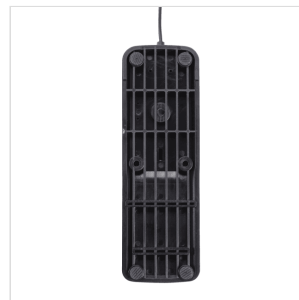

SUP-10 SUSTAIN PEDAL FOR KEYBOARD AND DIGITAL PIANO

SUP-10 is a sustain pedal featuring total compatibility for keyboards and digital pianos. Sturdy PVC body is conceived to resist in a working musician environment, while its chromed lever feels just like the real acoustic piano pedal.

PRODUCT DETAILS

KEY FEATURES

For keyboard or digital piano

Perfect control

Sturdy PVC chassis conceived to resist the working musician environment

Chromed metal lever feels like a real acoustic piano pedal

Switchable polarity N.O./N.C.

1.5 meter cable

Weight: 380gr