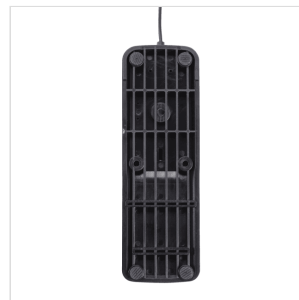

## SUP-10 SUSTAIN PEDAL FOR KEYBOARD AND DIGITAL PIANO

SUP-10 is a sustain pedal featuring total compatibility for keyboards and digital pianos. Sturdy PVC body is conceived to resist in a working musician environment, while its chromed lever feels just like the real acoustic piano pedal.

### KEY FEATURES

For keyboard or digital piano

Perfect control

Sturdy PVC chassis conceived to resist the working musician environment

Chromed metal lever feels like a real acoustic piano pedal

Switchable polarity N.O./N.C.