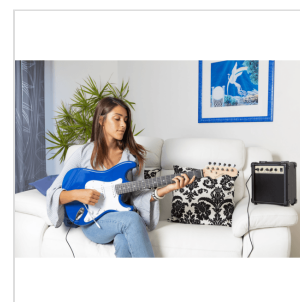

## RIDER GP TB ELECTRIC GUITAR PACK - TROPICAL BLUE

Wanna start your journey in the electric guitar world? Rider GP is the best way to do it! The guitar pack includes a Soundsation Rider-GP electric guitar, a RGP-10 vintage style combo, a clip tuner allowing you to be in tune without cables, a gig bag, 3 picks, cable and strap. All you need is here: now is up to you!

### KEY FEATURES

Soundsation Rider-GP guitar: double cutaway basswood body, maple neck, 22 frets eco rosewood fretboard, 3 single coils, 5 positions switch

RGP-10 combo featuring 5" speaker, drive selector, eq, headphone out (10w)

Back lighted clip tuner allowing perfect and fast tuning without cables

Strap

Gig bag

Picks

Cable

Color box

Guitar finish: Tropical Blue