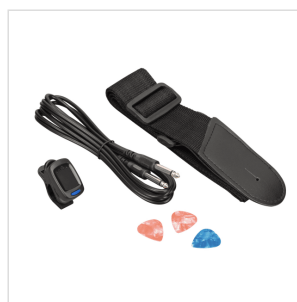

## RIDER GP TB ELECTRIC GUITAR PACK - TROPICAL BLUE

Wanna start your journey in the electric guitar world? Rider GP is the best way to do it! The guitar pack includes a Soundsation Rider-GP electric guitar, a RGP-10 vintage style combo, a clip tuner allowing you to be in tune without cables, a gig bag, 3 picks, cable and strap. All you need is here: now is up to you!

### KEY FEATURES

Soundsation Rider-GP guitar: double cutaway basswood body, maple neck, 22 frets eco rosewood fretboard, 3 single coils, 5 positions switch

RGP-10 combo featuring 5" speaker, drive selector, eq, headphone out (10w)

Back lighted clip tuner allowing perfect and fast tuning without cables

Strap

Gig bag

Picks

Cable

Color box

Guitar finish: Tropical Blue