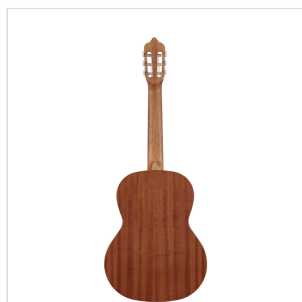

JULIA 34COP

SOLID CEDAR TOP 3/4 CLASSIC GUITAR IN OPEN PORE SATIN FINISH (MADE IN EUROPE)

Toledo EUROPA is a new series of classical guitar entirely made in Europe. Julia 34COP is a 3/4 size classic guitar featuring solid cedar top and mahogany back/sides. Boasts a deep, full tone and a meticulous set-up providing great playability also for beginners. Enriched by an elegant open pore satin finish and by its gold plated tuners, spots an unmatched value in its market segment.

PRODUCT DETAILS

KEY FEATURES

Top: Solid cedar

Back & Sides: Mahogany

Neck: African mahogany

Fretboard and bridge: Rosewood

Binding: Beech

Gold-plated machine heads with perloid button

Nut width: 48 mm

Scale: 580 mm (3/4)

Nut/saddle: ABS

Finish: open pore satin

Equipped with Sonata by Royal Classics Spanish strings

Made in Europe