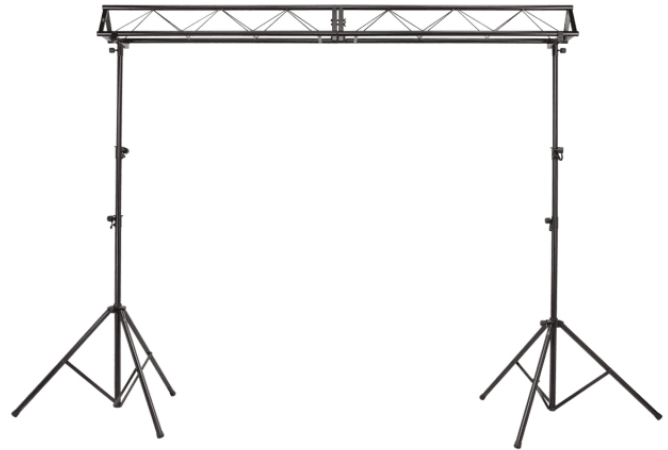

LS-200-BR

SET OF TWO LIGHTING STAND AND 3M TRUSS

The perfect kit for live music, piano bar and DJ sets. It can fit up to 10 pars or effects to a max height of 3,30 meters. Easy to carry, includes mounting accessories.

PRODUCT DETAILS

KEY FEATURES

Complete set for live music, piano bar and DJ sets

3 meters truss to hold up to 10 par or effects

Pair of stands up to 3,30 mt height

Easy to carry and setup

Sturdy steel construction with maximum load capacity of 100 Kg

Matching hooks: Soundsation SLH001,SLH002,SLH006,SLH009

SPECIFICATIONS

Total truss length	3 meters
Truss triangular section dimensions	251x251x251 mm
Truss Main tubes diameter	38 mm
Stand maximum height	3,3 mt
Material	black painted steel
Total weight	38 Kg