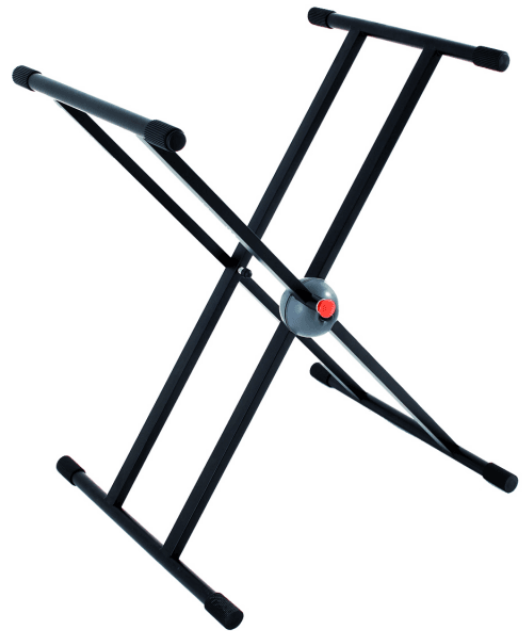

SPH-1200

EXPANDABLE DOUBLE FRAME KEYBOARD STAND

Expandable single frame keyboard stand. Sturdy construction, light and stable featuring an innovative adjusting sphere system. Epossidic painting ensures great durability. Max load: 50kg.

PRODUCT DETAILS

KEY FEATURES

Double 30x20mm steel frame and 28mm tubular arms

Epoxy painting for great durability

Innovative sphere system for quick and accurate setting

Adjustable feet for maximum stability

Expandable through SPH-500 arms

Colour: black

SPECIFICATIONS

Max. load	50kg
Frame	30x20mm (double)
Tubular arms	28mm