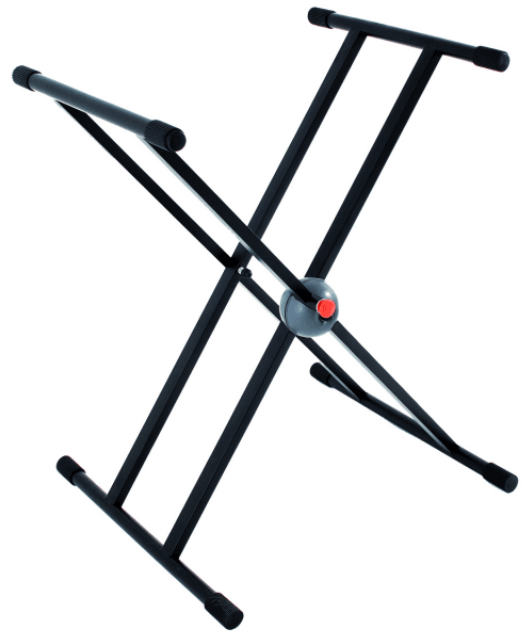

SPH-1200

# EXPANDABLE DOUBLE FRAME KEYBOARD STAND

Expandable single frame keyboard stand. Sturdy construction, light and stable featuring an innovative adjusting sphere system. Epossidic painting ensures great durability. Max load: 50kg.

### KEY FEATURES

Double 30x20mm steel frame and 28mm tubular arms

Epoxy painting for great durability

Innovative sphere system for quick and accurate setting

Adjustable feet for maximum stability

Expandable through SPH-500 arms

Colour: black