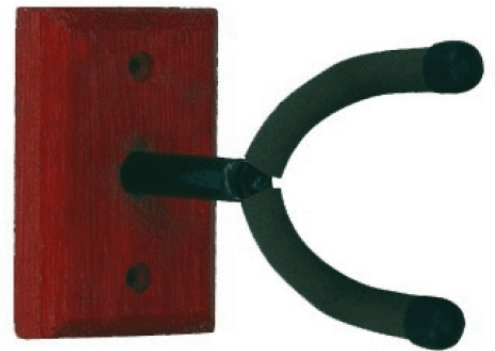

SWGS-200

UNIVERSAL GUITAR WALL STAND WITH WOOD PLATE DEEP CRADLE DESIGN

Guitar wall stand with elegant wood plate, can be easily mounted with the included screws. Fits all kind of guitar. The cradle in rubber has a deep design to prevent any improper movement and scratches to the instruments

PRODUCT DETAILS

KEY FEATURES

Wood plate in mahogany finish

Rubber cradle with deep design to prevent any scratches and any improper movement of the instrument

Fits all kind of guitars and other instruments

Mounting screws included

Placeholder for additional product details, consisting of 11 horizontal grey bars.

SPECIFICATIONS

Placeholder for specifications, consisting of ten horizontal grey bars.