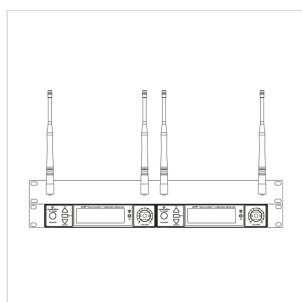

WF-RACK KIT2

19" RACK MOUNT KIT FOR WIREFREE SERIES WIRELESS SYSTEMS

The kit allows you to mount a 1/2 receiver unit in a standard 19" rack. It includes 1x 19" rack unit panel; 2x Lateral brackets; 4x Receiver coupling brackets; 4x Extension cables for Antenna and screws to fasten the two receiver each other and then to the rack adapters

PRODUCT DETAILS

KEY FEATURES

The kit doesn't include screws to fasten the whole block (receiver and adapters) to the 19" rack chassis.