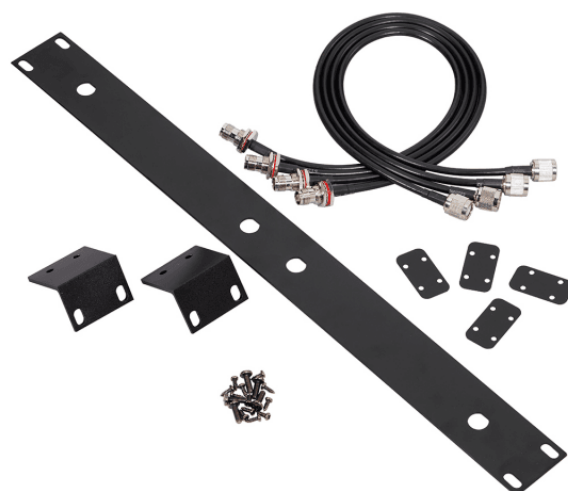

WF-RACK KIT2

19" RACK MOUNT KIT FOR WIREFREE SERIES WIRELESS SYSTEMS

The kit allows you to mount a 1/2 receiver unit in a standard 19" rack. It includes 1x 19" rack unit panel; 2x Lateral brackets; 4x Receiver coupling brackets; 4x Extension cables for Antenna and screws to fasten the two receiver each other and then to the rack adapters

PRODUCT DETAILS

KEY FEATURES

The kit doesn't include screws to fasten the whole block (receiver and adapters) to the 19" rack chassis.