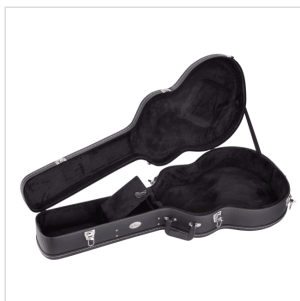

SCAB HARD CASE FOR ACOUSTIC BASS GUITAR

Built in wood, featuring inner padding and pocket, SC series hard cases are the best solution to protect and carry your gear with comfort and safety.

PRODUCT DETAILS

KEY FEATURES

Material: wood + outer PVC

Inner padding

Inner pocket

Handle

Metal lock (with key)

Colour: black

Suitable for acoustic bass guitar

Dimensions (inner): 123 × 44.17 × 14cm