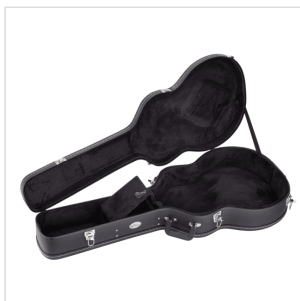

SCEA35

HARD CASE FOR HOLLOW GUITAR (335 STYLE)

Built in wood, featuring inner padding and pocket, SC series hard cases are the best solution to protect and carry your gear with comfort and safety.

PRODUCT DETAILS

KEY FEATURES

Material: wood + outer PVC

Inner padding

Inner pocket

Handle

Metal lock (with key)

Colour: black

Suitable for hollow guitar (335 style)

Dimensions (inner): 109.5 × 41.5 × 11.5cm