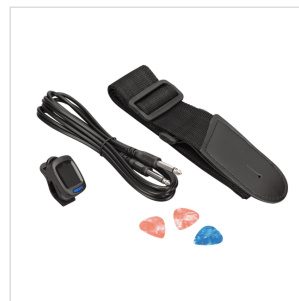

## RIDER GP CAR ELECTRIC GUITAR PACK - CANDY APPLE RED

Wanna start your journey in the electric guitar world? Rider GP is the best way to do it! The guitar pack includes a Soundsation Rider-GP electric guitar, a RGP-10 vintage style combo, a clip tuner allowing you to be in tune without cables, a gig bag, 3 picks, cable and strap. All you need is here: now is up to you!

### KEY FEATURES

Soundsation Rider-GP guitar: double cutaway basswood body, maple neck, 22 frets eco rosewood fretboard, 3 single coils, 5 positions switch

RGP-10 combo featuring 5" speaker, drive selector, eq, headphone out (10w)

Back lighted clip tuner allowing perfect and fast tuning without cables

Strap

Gig bag

Picks

Cable

Color box

Guitar finish: Candy Apple Red