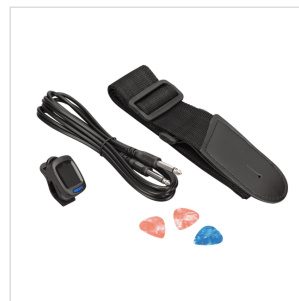

RIDER GP CAR ELECTRIC GUITAR PACK - CANDY APPLE RED

Wanna start your journey in the electric guitar world? Rider GP is the best way to do it! The guitar pack includes a Soundsation Rider-GP electric guitar, a RGP-10 vintage style combo, a clip tuner allowing you to be in tune without cables, a gig bag, 3 picks, cable and strap. All you need is here: now is up to you!

PRODUCT DETAILS

KEY FEATURES

Soundsation Rider-GP guitar: double cutaway basswood body, maple neck, 22 frets eco rosewood fretboard, 3 single coils, 5 positions switch

RGP-10 combo featuring 5" speaker, drive selector, eq, headphone out (10w)

Back lighted clip tuner allowing perfect and fast tuning without cables

Strap

Gig bag

Picks

Cable

Color box

Guitar finish: Candy Apple Red