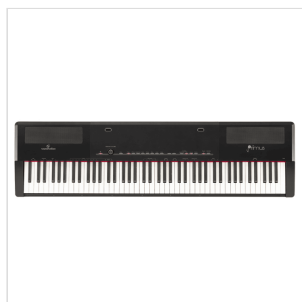

# PRIMUS PORTABLE DIGITAL PIANO WITH 88 HAMMER ACTION KEYS AND IVORY FEEL

PRIMUS is a brand new digital piano suitable for various occasions and applications. This professional piano has a keyboard with "Hammer Action" which in combination with a realistic piano sound and an "Ivory feel" tactile sensation, gives the impression of playing a real classical piano. All the functions present in the PRIMUS digital piano are easy to use. The size of the tool is small so it doesn't take up much space. Its sound system was designed by expert "sound designer" and therefore its sound is both rich and delicate, showing the unique charm of the digital piano. PRIMUS is a digital piano that, thanks to its fantastic sound, is worth having.

### KEY FEATURES

88 Keys Keyboard with "Hammer Action" and "Ivory feel"

Max Polyphony: 81

90 high quality voices

30 styles and 30 rhythms to play various musical genres

60 Demo songs and 10 User Songs

TWIN PIANO, LAYER and SPLIT LOWER modes available

Recording function available

USB-MIDI Function

BT Audio Streaming function

2 speakers of 25 Watt each

Robust and elegant cabinet with black finish

Sustain Pedal Included

Music Stand Included

Optional exclusive stand with three pedals and black finish