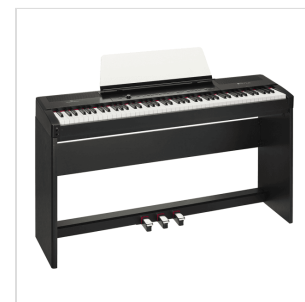

# PRIMUS PORTABLE DIGITAL PIANO WITH 88 HAMMER ACTION KEYS AND IVORY FEEL

PRIMUS is a brand new digital piano suitable for various occasions and applications. This professional piano has a keyboard with "Hammer Action" which in combination with a realistic piano sound and an "Ivory feel" tactile sensation, gives the impression of playing a real classical piano. All the functions present in the PRIMUS digital piano are easy to use. The size of the tool is small so it doesn't take up much space. Its sound system was designed by expert "sound designer" and therefore its sound is both rich and delicate, showing the unique charm of the digital piano. PRIMUS is a digital piano that, thanks to its fantastic sound, is worth having.

### KEY FEATURES

88 Keys Keyboard with "Hammer Action" and "Ivory feel"

Max Polyphony: 81

90 high quality voices

30 styles and 30 rhythms to play various musical genres

60 Demo songs and 10 User Songs

TWIN PIANO, LAYER and SPLIT LOWER modes available

Recording function available

USB-MIDI Function

BT Audio Streaming function

2 speakers of 25 Watt each

Robust and elegant cabinet with black finish

Sustain Pedal Included

Music Stand Included

Optional exclusive stand with three pedals and black finish